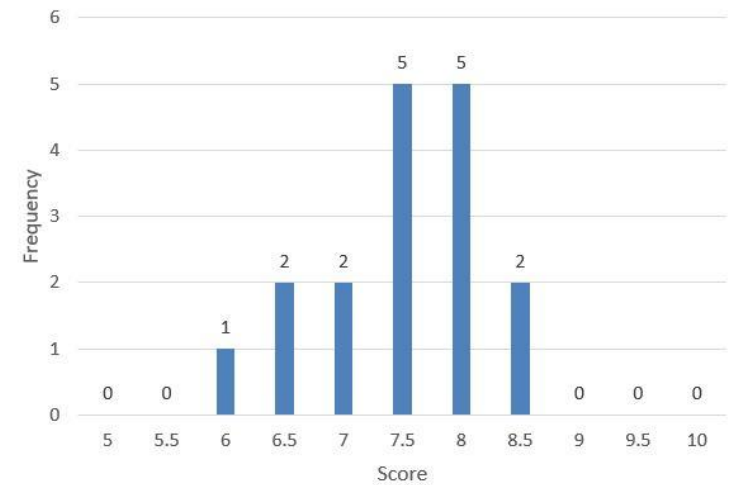

Creative Competition № 1

Beginners: 17 Images from 5 Makers

Advanced: 57 Images from 16 Makers

Masters: 41 Images from 13 Makers

Grand Total: 115 Images from 34 Makers

SCORING STATISTICS

J1: MARION BUCCELLA – LONDON CAMERA CLUB

J2: LUBA CITRIN – RICHMOND HILL CC / TORONTO

DIGITAL PHOTOGRAPHY CLUB

J3: TOM STEPHENS – LATOW PHOTOGRAPHERS GUILD
(BURLINGTON)

SCORING STATISTICS

BEGINNERS

Marion Buccella

Luba Citrin

Tom Stevens

SCORING STATISTICS

ADVANCED

Marion Buccella

Luba Citrin

Tom Stevens

SCORING STATISTICS MASTERS

Marion Buccella

Luba Citrin

Tom Stevens

JUDGES' SCORING STATISTICS

Category	Variance Between the Three Judges						
	Number of Entries	Number of scores with variance of ≥ 1.5	Percentage of scores with variance of ≥ 1.5	Number of scores with variance of ≥ 2.0	Percentage of scores with variance of ≥ 2	Number of scores with variance of ≥ 3.0	Percentage of scores with variance of ≥ 3
Category 1:Beginners	17	2	12%	1	6%	0	0%
Category 2: Advanced	57	11	19%	2	4%	0	0%
Category 3: Masters	41	13	32%	8	20%	0	0%
Category 4:	0	0	#DIV/0!	0	#DIV/0!	0	#DIV/0!
Totals for all 4 categories	115	26	23%	11	10%	0	0%