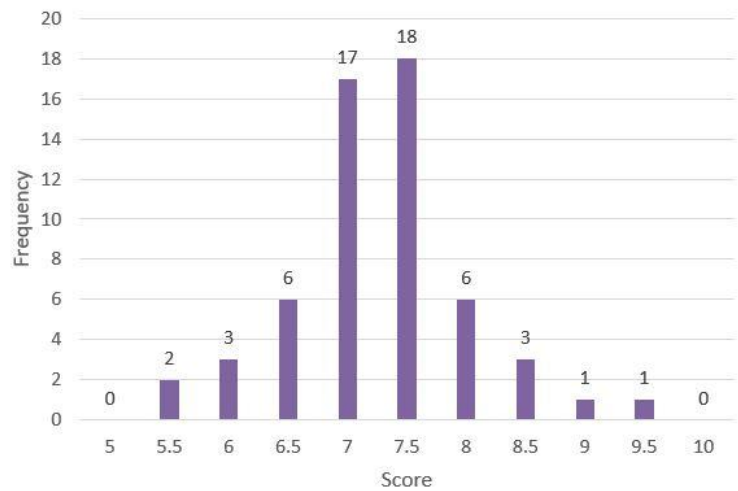

Creative Competition № 1

Beginners: 17 Images from 5 Makers

Advanced: 57 Images from 16 Makers

Masters: 41 Images from 13 Makers

Grand Total: 115 Images from 34 Makers

SCORING STATISTICS

J1: MARION BUCCELLA – LONDON CAMERA CLUB

J2: LUBA CITRIN – RICHMOND HILL CC / TORONTO

DIGITAL PHOTOGRAPHY CLUB

J3: TOM STEPHENS – LATOW PHOTOGRAPHERS GUILD
(BURLINGTON)

SCORING STATISTICS

BEGINNERS

Marion Buccella

Luba Citrin

Tom Stevens

SCORING STATISTICS

ADVANCED

Marion Buccella

Luba Citrin

Tom Stevens

SCORING STATISTICS MASTERS

Marion Buccella

Luba Citrin

Tom Stevens

JUDGES' SCORING STATISTICS

Category	Variance Between the Three Judges						
	Number of Entries	Number of scores with variance of ≥ 1.5	Percentage of scores with variance of ≥ 1.5	Number of scores with variance of ≥ 2.0	Percentage of scores with variance of ≥ 2	Number of scores with variance of ≥ 3.0	Percentage of scores with variance of ≥ 3
Category 1:Beginners	17	2	12%	1	6%	0	0%
Category 2: Advanced	57	11	19%	2	4%	0	0%
Category 3: Masters	41	13	32%	8	20%	0	0%
Category 4:	0	0	#DIV/0!	0	#DIV/0!	0	#DIV/0!
Totals for all 4 categories	115	26	23%	11	10%	0	0%