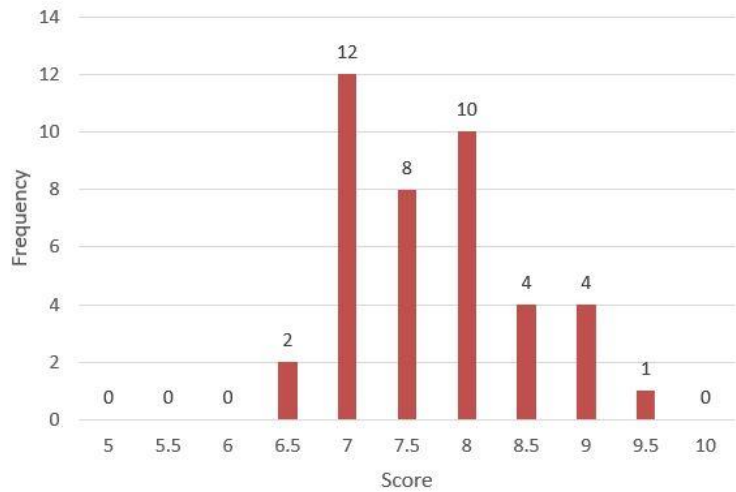

SCORING STATISTICS

ADVANCED

Marion Buccella

Luba Citrin

Tom Stevens

SCORING STATISTICS MASTERS

Marion Buccella

Luba Citrin

Tom Stevens

JUDGES' SCORING STATISTICS

Category	Variance Between the Three Judges						
	Number of Entries	Number of scores with variance of ≥ 1.5	Percentage of scores with variance of ≥ 1.5	Number of scores with variance of ≥ 2.0	Percentage of scores with variance of ≥ 2	Number of scores with variance of ≥ 3.0	Percentage of scores with variance of ≥ 3
Category 1:Beginners	17	2	12%	1	6%	0	0%
Category 2: Advanced	57	11	19%	2	4%	0	0%
Category 3: Masters	41	13	32%	8	20%	0	0%
Category 4:	0	0	#DIV/0!	0	#DIV/0!	0	#DIV/0!
Totals for all 4 categories	115	26	23%	11	10%	0	0%