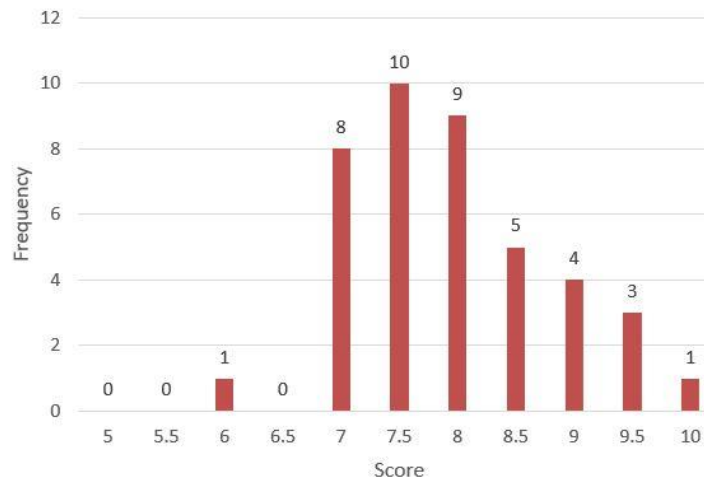

SCORING STATISTICS

ADVANCED

Marion Buccella

Luba Citrin

Tom Stevens

SCORING STATISTICS MASTERS

Marion Buccella

Luba Citrin

Tom Stevens

JUDGES' SCORING STATISTICS

Category	Variance Between the Three Judges						
	Number of Entries	Number of scores with variance of ≥ 1.5	Percentage of scores with variance of ≥ 1.5	Number of scores with variance of ≥ 2.0	Percentage of scores with variance of ≥ 2	Number of scores with variance of ≥ 3.0	Percentage of scores with variance of ≥ 3
Category 1:Beginners	17	2	12%	1	6%	0	0%
Category 2: Advanced	57	11	19%	2	4%	0	0%
Category 3: Masters	41	13	32%	8	20%	0	0%
Category 4:	0	0	#DIV/0!	0	#DIV/0!	0	#DIV/0!
Totals for all 4 categories	115	26	23%	11	10%	0	0%