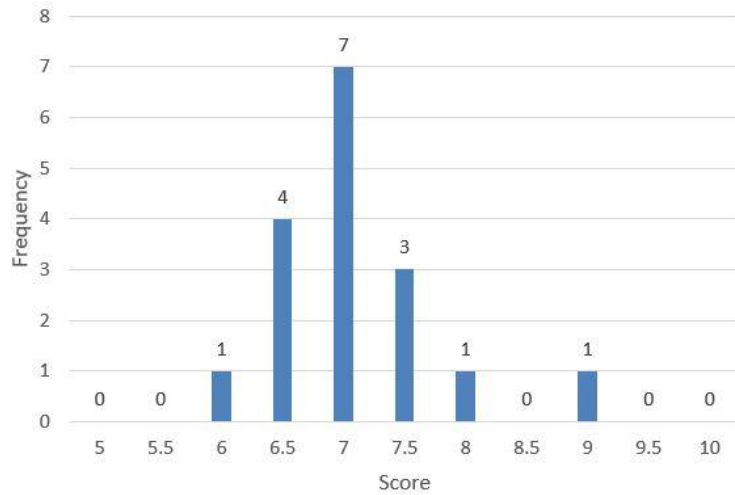

Creative Competition № 1

Beginners: 17 Images from 5 Makers

Advanced: 57 Images from 16 Makers

Masters: 41 Images from 13 Makers

Grand Total: 115 Images from 34 Makers

SCORING STATISTICS

J1: MARION BUCCELLA – LONDON CAMERA CLUB

J2: LUBA CITRIN – RICHMOND HILL CC / TORONTO

DIGITAL PHOTOGRAPHY CLUB

J3: TOM STEPHENS – LATOW PHOTOGRAPHERS GUILD
(BURLINGTON)

SCORING STATISTICS

BEGINNERS

Marion Buccella

Luba Citrin

Tom Stevens

SCORING STATISTICS

ADVANCED

Marion Buccella

Luba Citrin

Tom Stevens

SCORING STATISTICS MASTERS

Marion Buccella

Luba Citrin

Tom Stevens

JUDGES' SCORING STATISTICS

Category	Variance Between the Three Judges						
	Number of Entries	Number of scores with variance of ≥ 1.5	Percentage of scores with variance of ≥ 1.5	Number of scores with variance of ≥ 2.0	Percentage of scores with variance of ≥ 2	Number of scores with variance of ≥ 3.0	Percentage of scores with variance of ≥ 3
Category 1:Beginners	17	2	12%	1	6%	0	0%
Category 2: Advanced	57	11	19%	2	4%	0	0%
Category 3: Masters	41	13	32%	8	20%	0	0%
Category 4:	0	0	#DIV/0!	0	#DIV/0!	0	#DIV/0!
Totals for all 4 categories	115	26	23%	11	10%	0	0%