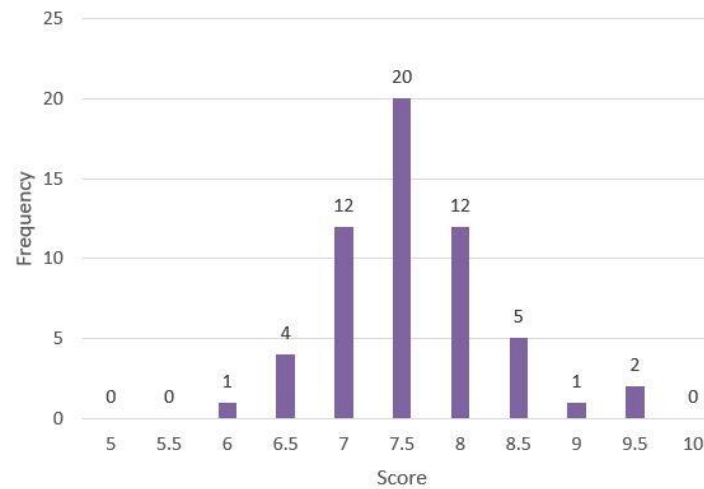

Creative Competition № 1

Beginners: 17 Images from 5 Makers

Advanced: 57 Images from 16 Makers

Masters: 41 Images from 13 Makers

Grand Total: 115 Images from 34 Makers

SCORING STATISTICS

J1: MARION BUCCELLA – LONDON CAMERA CLUB

J2: LUBA CITRIN – RICHMOND HILL CC / TORONTO

DIGITAL PHOTOGRAPHY CLUB

J3: TOM STEPHENS – LATOW PHOTOGRAPHERS GUILD
(BURLINGTON)

SCORING STATISTICS

BEGINNERS

Marion Buccella

Luba Citrin

Tom Stevens

SCORING STATISTICS

ADVANCED

Marion Buccella

Luba Citrin

Tom Stevens

SCORING STATISTICS MASTERS

Marion Buccella

Luba Citrin

Tom Stevens

JUDGES' SCORING STATISTICS

Category	Variance Between the Three Judges						
	Number of Entries	Number of scores with variance of ≥ 1.5	Percentage of scores with variance of ≥ 1.5	Number of scores with variance of ≥ 2.0	Percentage of scores with variance of ≥ 2	Number of scores with variance of ≥ 3.0	Percentage of scores with variance of ≥ 3
Category 1:Beginners	17	2	12%	1	6%	0	0%
Category 2: Advanced	57	11	19%	2	4%	0	0%
Category 3: Masters	41	13	32%	8	20%	0	0%
Category 4:	0	0	#DIV/0!	0	#DIV/0!	0	#DIV/0!
Totals for all 4 categories	115	26	23%	11	10%	0	0%