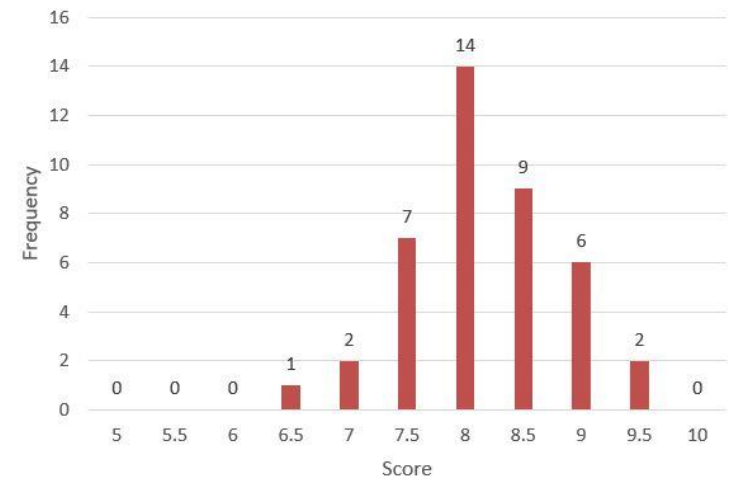

SCORING STATISTICS

ADVANCED

Marion Buccella

Luba Citrin

Tom Stevens

SCORING STATISTICS MASTERS

Marion Buccella

Luba Citrin

Tom Stevens

JUDGES' SCORING STATISTICS

Category	Variance Between the Three Judges						
	Number of Entries	Number of scores with variance of ≥ 1.5	Percentage of scores with variance of ≥ 1.5	Number of scores with variance of ≥ 2.0	Percentage of scores with variance of ≥ 2	Number of scores with variance of ≥ 3.0	Percentage of scores with variance of ≥ 3
Category 1:Beginners	17	2	12%	1	6%	0	0%
Category 2: Advanced	57	11	19%	2	4%	0	0%
Category 3: Masters	41	13	32%	8	20%	0	0%
Category 4:	0	0	#DIV/0!	0	#DIV/0!	0	#DIV/0!
Totals for all 4 categories	115	26	23%	11	10%	0	0%