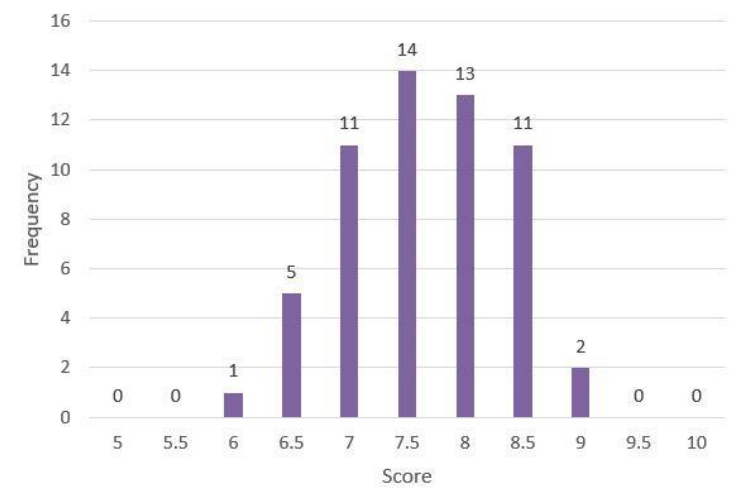

SCORING STATISTICS

ADVANCED

Marion Buccella

Luba Citrin

Tom Stevens

SCORING STATISTICS MASTERS

Marion Buccella

Luba Citrin

Tom Stevens

JUDGES' SCORING STATISTICS

Category	Variance Between the Three Judges						
	Number of Entries	Number of scores with variance of ≥ 1.5	Percentage of scores with variance of ≥ 1.5	Number of scores with variance of ≥ 2.0	Percentage of scores with variance of ≥ 2	Number of scores with variance of ≥ 3.0	Percentage of scores with variance of ≥ 3
Category 1:Beginners	17	2	12%	1	6%	0	0%
Category 2: Advanced	57	11	19%	2	4%	0	0%
Category 3: Masters	41	13	32%	8	20%	0	0%
Category 4:	0	0	#DIV/0!	0	#DIV/0!	0	#DIV/0!
Totals for all 4 categories	115	26	23%	11	10%	0	0%