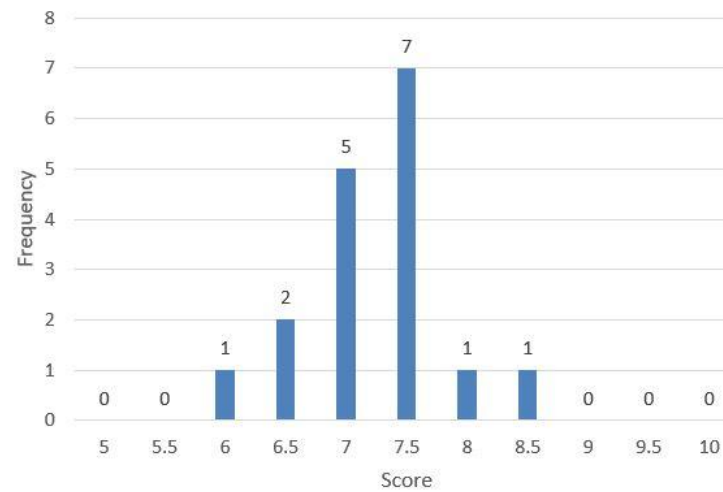

Creative Competition № 1

Beginners: 17 Images from 5 Makers

Advanced: 57 Images from 16 Makers

Masters: 41 Images from 13 Makers

Grand Total: 115 Images from 34 Makers

SCORING STATISTICS

J1: MARION BUCCELLA – LONDON CAMERA CLUB

J2: LUBA CITRIN – RICHMOND HILL CC / TORONTO

DIGITAL PHOTOGRAPHY CLUB

J3: TOM STEPHENS – LATOW PHOTOGRAPHERS GUILD
(BURLINGTON)

SCORING STATISTICS

BEGINNERS

Marion Buccella

Luba Citrin

Tom Stevens

SCORING STATISTICS

ADVANCED

Marion Buccella

Luba Citrin

Tom Stevens

SCORING STATISTICS MASTERS

Marion Buccella

Luba Citrin

Tom Stevens

JUDGES' SCORING STATISTICS

Category	Variance Between the Three Judges						
	Number of Entries	Number of scores with variance of ≥ 1.5	Percentage of scores with variance of ≥ 1.5	Number of scores with variance of ≥ 2.0	Percentage of scores with variance of ≥ 2	Number of scores with variance of ≥ 3.0	Percentage of scores with variance of ≥ 3
Category 1:Beginners	17	2	12%	1	6%	0	0%
Category 2: Advanced	57	11	19%	2	4%	0	0%
Category 3: Masters	41	13	32%	8	20%	0	0%
Category 4:	0	0	#DIV/0!	0	#DIV/0!	0	#DIV/0!
Totals for all 4 categories	115	26	23%	11	10%	0	0%