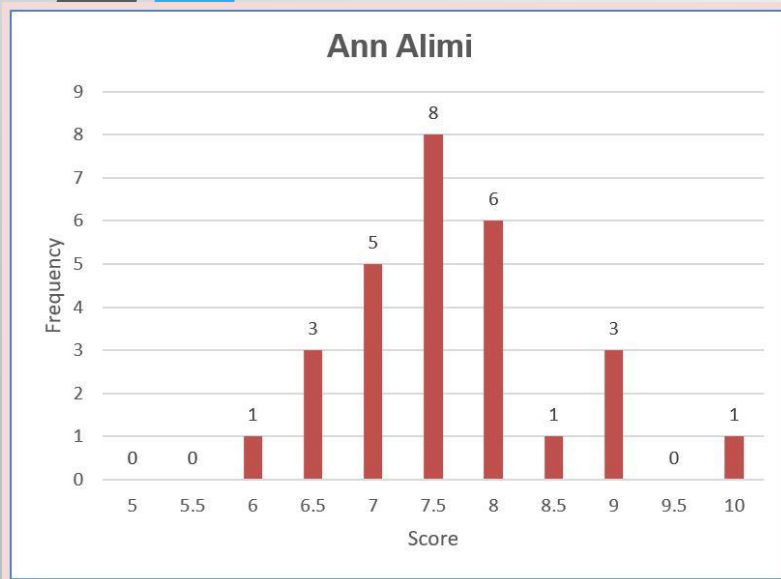

J3: TONI WALLACHY – OSHAWA CAMERA CLUB

SCORING STATISTICS

BEGINNERS

MINIMUM SCORE TO WIN AN AWARD =
23

SCORING STATISTICS

ADVANCED

MINIMUM SCORE TO WIN AN AWARD =
25

SCORING STATISTICS

MINIMUM SCORE TO WIN AN AWARD =
26.5

JUDGES' SCORING-STATISTICS

Category	Judges						Average Total Score	Average Score (all Judges)	% Scores ≥9 (all Judges)	% Scores ≤5.5 (all Judges)
	J1 #1		J2 #2		J3 #3					
	Ann Alimi		Tom Stephens		Toni Wallachy					
Category 1: Beginners										
	Total Points:	154.0		176.0		145.0		158.3		
	Average Score	7.0		8.0		6.6		7.2		
	Percent of Average	97%		111%		92%				
	Scores 9 or more	0	0%	2	9%	1	5%		5%	
	Scores 5.5 or less	1	5%	0	0%	1	5%			3%
Category 2: Advanced										
	Total Points:	103.5		115.5		98.0		105.7		
	Average Score	7.4		8.3		7.0		7.5		
	Percent of Average	98%		109%		93%				
	Scores 9 or more	2	14%	2	14%	1	7%		12%	
	Scores 5.5 or less	0	0%	0	0%	2	14%			5%
Category 3: Masters										
	Total Points:	214		240		202.5		218.8		
	Average Score	7.6		8.6		7.2		7.8		
	Percent of Average	98%		110%		93%				
	Scores 9 or more	4	14%	12	43%	0	0%		19%	
	Scores 5.5 or less	0	0%	0	0%	0	0%			0%