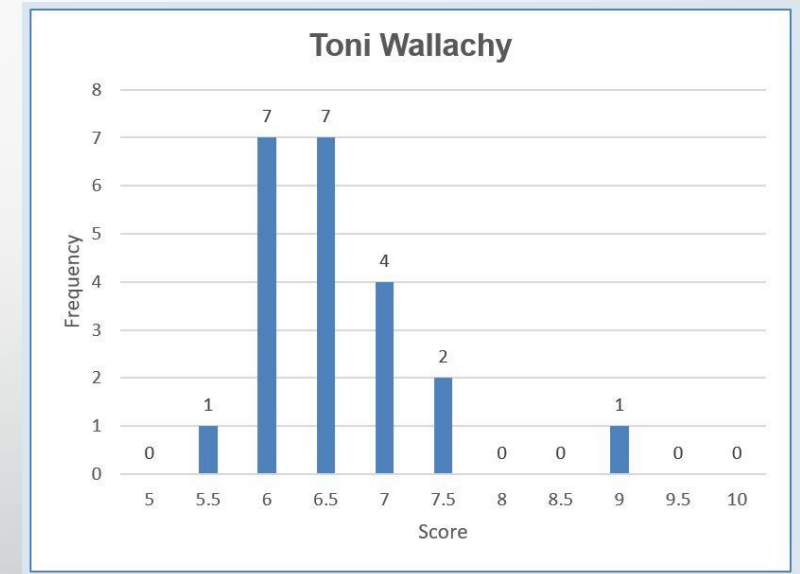

Grand Total: 64 Images from 25 Makers

*[This is almost 30% lower than last competition
88 Images from 35 Makers]*

Creative Competition № 1

As was reported in previous competitions, the new submission process is eliminating problems that we had prior, e.g. sizing.

This allows competitions to run so much smoother! Thank you, David Hillock, for the improvements.

SCORING STATISTICS

**J1: ANN ALIMI – NO CAMERA CLUB
DESIGNATED**

**J2: TOM STEPHENS – LATOW PHOTOGRAPHERS
GUILD (BURLINGTON)**

J3: TONI WALLACHY – OSHAWA CAMERA CLUB

SCORING STATISTICS

BEGINNERS

MINIMUM SCORE TO WIN AN AWARD =
23

SCORING STATISTICS

ADVANCED

MINIMUM SCORE TO WIN AN AWARD =
25

SCORING STATISTICS

MINIMUM SCORE TO WIN AN AWARD =
26.5

JUDGES' SCORING-STATISTICS

Category	Judges						Average Total Score	Average Score (all Judges)	% Scores ≥9 (all Judges)	% Scores ≤5.5 (all Judges)
	J1 #1		J2 #2		J3 #3					
	Ann Alimi		Tom Stephens		Toni Wallachy					
Category 1: Beginners										
	Total Points:	154.0		176.0		145.0		158.3		
	Average Score	7.0		8.0		6.6		7.2		
	Percent of Average	97%		111%		92%				
	Scores 9 or more	0	0%	2	9%	1	5%		5%	
	Scores 5.5 or less	1	5%	0	0%	1	5%			3%
Category 2: Advanced										
	Total Points:	103.5		115.5		98.0		105.7		
	Average Score	7.4		8.3		7.0		7.5		
	Percent of Average	98%		109%		93%				
	Scores 9 or more	2	14%	2	14%	1	7%		12%	
	Scores 5.5 or less	0	0%	0	0%	2	14%			5%
Category 3: Masters										
	Total Points:	214		240		202.5		218.8		
	Average Score	7.6		8.6		7.2		7.8		
	Percent of Average	98%		110%		93%				
	Scores 9 or more	4	14%	12	43%	0	0%		19%	
	Scores 5.5 or less	0	0%	0	0%	0	0%			0%