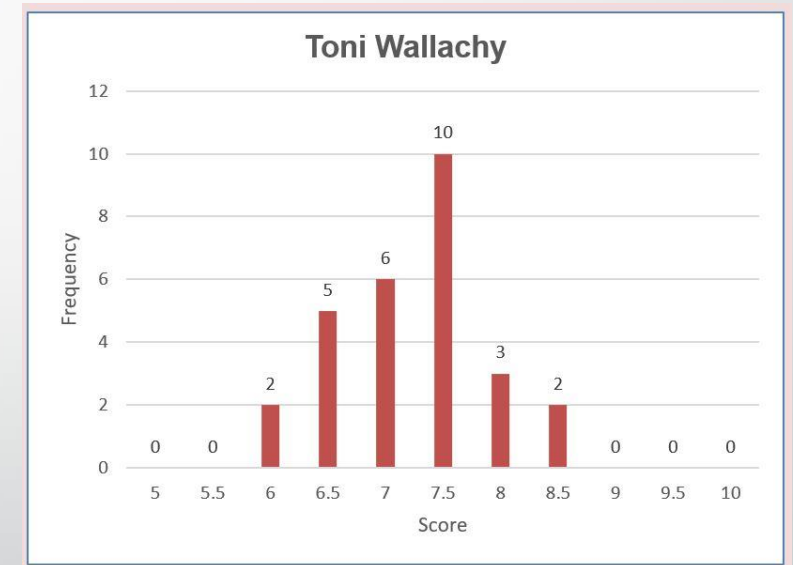

This allows competitions to run so much smoother! Thank you, David Hillock, for the improvements.

SCORING STATISTICS

**J1: ANN ALIMI – NO CAMERA CLUB
DESIGNATED**

**J2: TOM STEPHENS – LATOW PHOTOGRAPHERS
GUILD (BURLINGTON)**

J3: TONI WALLACHY – OSHAWA CAMERA CLUB

SCORING STATISTICS

BEGINNERS

MINIMUM SCORE TO WIN AN AWARD =
23

SCORING STATISTICS

ADVANCED

MINIMUM SCORE TO WIN AN AWARD =
25

SCORING STATISTICS

MINIMUM SCORE TO WIN AN AWARD =
26.5

JUDGES' SCORING-STATISTICS

Category	Judges						Average Total Score	Average Score (all Judges)	% Scores ≥9 (all Judges)	% Scores ≤5.5 (all Judges)
	J1 #1		J2 #2		J3 #3					
	Ann Alimi		Tom Stephens		Toni Wallachy					
Category 1: Beginners										
	Total Points:	154.0		176.0		145.0		158.3		
	Average Score	7.0		8.0		6.6		7.2		
	Percent of Average	97%		111%		92%				
	Scores 9 or more	0	0%	2	9%	1	5%		5%	
	Scores 5.5 or less	1	5%	0	0%	1	5%			3%
Category 2: Advanced										
	Total Points:	103.5		115.5		98.0		105.7		
	Average Score	7.4		8.3		7.0		7.5		
	Percent of Average	98%		109%		93%				
	Scores 9 or more	2	14%	2	14%	1	7%		12%	
	Scores 5.5 or less	0	0%	0	0%	2	14%			5%
Category 3: Masters										
	Total Points:	214		240		202.5		218.8		
	Average Score	7.6		8.6		7.2		7.8		
	Percent of Average	98%		110%		93%				
	Scores 9 or more	4	14%	12	43%	0	0%		19%	
	Scores 5.5 or less	0	0%	0	0%	0	0%			0%