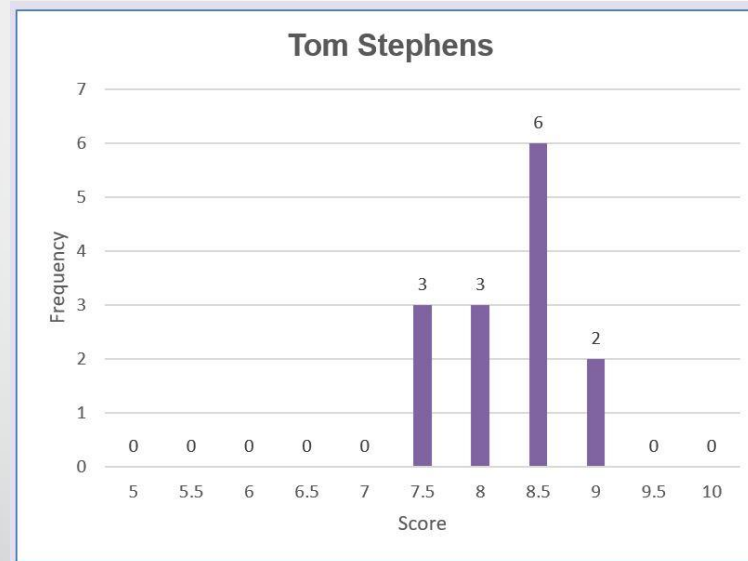

J3: TONI WALLACHY – OSHAWA CAMERA CLUB

SCORING STATISTICS

BEGINNERS

MINIMUM SCORE TO WIN AN AWARD =
23

SCORING STATISTICS

ADVANCED

MINIMUM SCORE TO WIN AN AWARD =
25

SCORING STATISTICS

MINIMUM SCORE TO WIN AN AWARD =
26.5

JUDGES' SCORING-STATISTICS

Category	Judges						Average Total Score	Average Score (all Judges)	% Scores ≥9 (all Judges)	% Scores ≤5.5 (all Judges)
	J1 #1		J2 #2		J3 #3					
	Ann Alimi		Tom Stephens		Toni Wallachy					
Category 1: Beginners										
	Total Points:	154.0		176.0		145.0		158.3		
	Average Score	7.0		8.0		6.6		7.2		
	Percent of Average	97%		111%		92%				
	Scores 9 or more	0	0%	2	9%	1	5%		5%	
	Scores 5.5 or less	1	5%	0	0%	1	5%			3%
Category 2: Advanced										
	Total Points:	103.5		115.5		98.0		105.7		
	Average Score	7.4		8.3		7.0		7.5		
	Percent of Average	98%		109%		93%				
	Scores 9 or more	2	14%	2	14%	1	7%		12%	
	Scores 5.5 or less	0	0%	0	0%	2	14%			5%
Category 3: Masters										
	Total Points:	214		240		202.5		218.8		
	Average Score	7.6		8.6		7.2		7.8		
	Percent of Average	98%		110%		93%				
	Scores 9 or more	4	14%	12	43%	0	0%		19%	
	Scores 5.5 or less	0	0%	0	0%	0	0%			0%