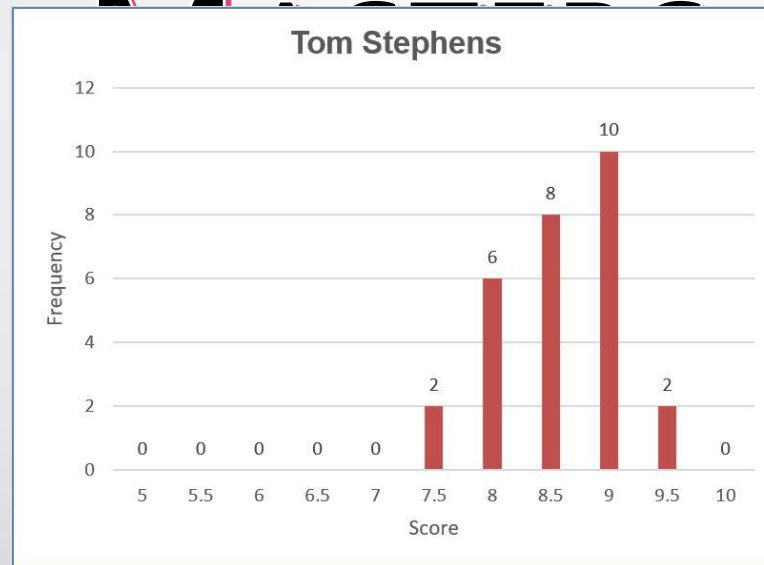

J3: TONI WALLACHY – OSHAWA CAMERA CLUB

SCORING STATISTICS

BEGINNERS

MINIMUM SCORE TO WIN AN AWARD =
23

SCORING STATISTICS

ADVANCED

MINIMUM SCORE TO WIN AN AWARD =
25

SCORING STATISTICS

MINIMUM SCORE TO WIN AN AWARD =
26.5

JUDGES' SCORING-STATISTICS

Category	Judges						Average Total Score	Average Score (all Judges)	% Scores ≥9 (all Judges)	% Scores ≤5.5 (all Judges)
	J1 #1		J2 #2		J3 #3					
	Ann Alimi		Tom Stephens		Toni Wallachy					
Category 1: Beginners										
	Total Points:	154.0		176.0		145.0		158.3		
	Average Score	7.0		8.0		6.6		7.2		
	Percent of Average	97%		111%		92%				
	Scores 9 or more	0	0%	2	9%	1	5%		5%	
	Scores 5.5 or less	1	5%	0	0%	1	5%			3%
Category 2: Advanced										
	Total Points:	103.5		115.5		98.0		105.7		
	Average Score	7.4		8.3		7.0		7.5		
	Percent of Average	98%		109%		93%				
	Scores 9 or more	2	14%	2	14%	1	7%		12%	
	Scores 5.5 or less	0	0%	0	0%	2	14%			5%
Category 3: Masters										
	Total Points:	214		240		202.5		218.8		
	Average Score	7.6		8.6		7.2		7.8		
	Percent of Average	98%		110%		93%				
	Scores 9 or more	4	14%	12	43%	0	0%		19%	
	Scores 5.5 or less	0	0%	0	0%	0	0%			0%