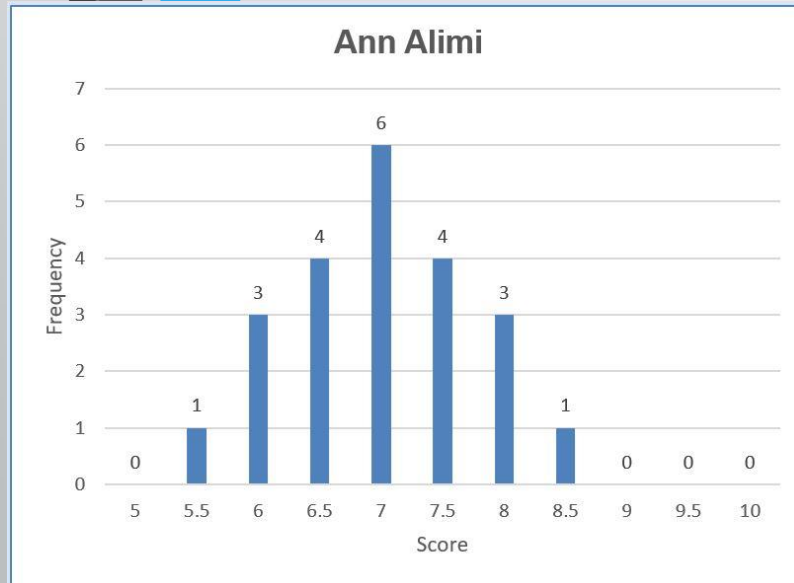

Grand Total: 64 Images from 25 Makers

*[This is almost 30% lower than last competition
88 Images from 35 Makers]*

Creative Competition № 1

As was reported in previous competitions, the new submission process is eliminating problems that we had prior, e.g. sizing.

This allows competitions to run so much smoother! Thank you, David Hillock, for the improvements.

SCORING STATISTICS

**J1: ANN ALIMI – NO CAMERA CLUB
DESIGNATED**

**J2: TOM STEPHENS – LATOW PHOTOGRAPHERS
GUILD (BURLINGTON)**

J3: TONI WALLACHY – OSHAWA CAMERA CLUB

SCORING STATISTICS

BEGINNERS

MINIMUM SCORE TO WIN AN AWARD =
23

SCORING STATISTICS

ADVANCED

MINIMUM SCORE TO WIN AN AWARD =
25

SCORING STATISTICS

MINIMUM SCORE TO WIN AN AWARD =
26.5

JUDGES' SCORING-STATISTICS

Category	Judges						Average Total Score	Average Score (all Judges)	% Scores ≥9 (all Judges)	% Scores ≤5.5 (all Judges)
	J1 #1		J2 #2		J3 #3					
	Ann Alimi		Tom Stephens		Toni Wallachy					
Category 1: Beginners										
	Total Points:	154.0		176.0		145.0		158.3		
	Average Score	7.0		8.0		6.6		7.2		
	Percent of Average	97%		111%		92%				
	Scores 9 or more	0	0%	2	9%	1	5%		5%	
	Scores 5.5 or less	1	5%	0	0%	1	5%			3%
Category 2: Advanced										
	Total Points:	103.5		115.5		98.0		105.7		
	Average Score	7.4		8.3		7.0		7.5		
	Percent of Average	98%		109%		93%				
	Scores 9 or more	2	14%	2	14%	1	7%		12%	
	Scores 5.5 or less	0	0%	0	0%	2	14%			5%
Category 3: Masters										
	Total Points:	214		240		202.5		218.8		
	Average Score	7.6		8.6		7.2		7.8		
	Percent of Average	98%		110%		93%				
	Scores 9 or more	4	14%	12	43%	0	0%		19%	
	Scores 5.5 or less	0	0%	0	0%	0	0%			0%