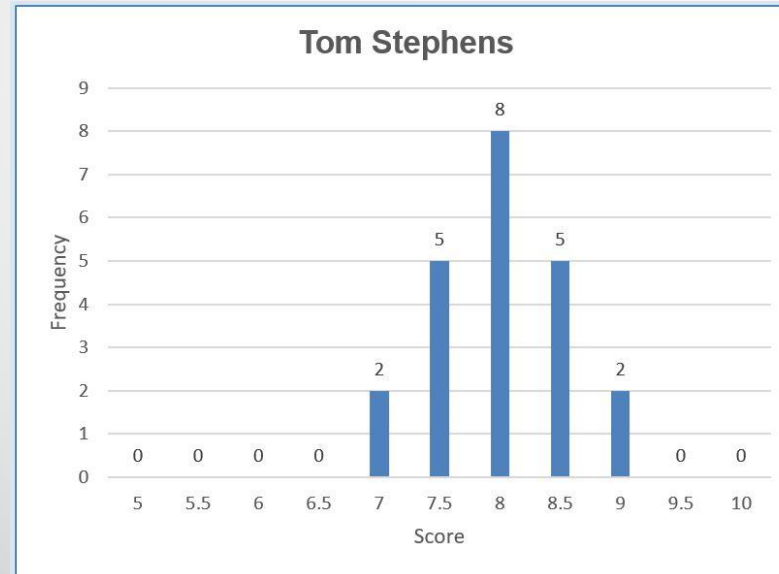

Grand Total: 64 Images from 25 Makers

*[This is almost 30% lower than last competition
88 Images from 35 Makers]*

Creative Competition № 1

As was reported in previous competitions, the new submission process is eliminating problems that we had prior, e.g. sizing.

This allows competitions to run so much smoother! Thank you, David Hillock, for the improvements.

SCORING STATISTICS

**J1: ANN ALIMI – NO CAMERA CLUB
DESIGNATED**

**J2: TOM STEPHENS – LATOW PHOTOGRAPHERS
GUILD (BURLINGTON)**

J3: TONI WALLACHY – OSHAWA CAMERA CLUB

SCORING STATISTICS

BEGINNERS

MINIMUM SCORE TO WIN AN AWARD =
23

SCORING STATISTICS

ADVANCED

MINIMUM SCORE TO WIN AN AWARD =
25

SCORING STATISTICS

MINIMUM SCORE TO WIN AN AWARD =
26.5

JUDGES' SCORING-STATISTICS

Category	Judges						Average Total Score	Average Score (all Judges)	% Scores ≥9 (all Judges)	% Scores ≤5.5 (all Judges)
	J1 #1		J2 #2		J3 #3					
	Ann Alimi		Tom Stephens		Toni Wallachy					
Category 1: Beginners										
	Total Points:	154.0		176.0		145.0		158.3		
	Average Score	7.0		8.0		6.6		7.2		
	Percent of Average	97%		111%		92%				
	Scores 9 or more	0	0%	2	9%	1	5%		5%	
	Scores 5.5 or less	1	5%	0	0%	1	5%			3%
Category 2: Advanced										
	Total Points:	103.5		115.5		98.0		105.7		
	Average Score	7.4		8.3		7.0		7.5		
	Percent of Average	98%		109%		93%				
	Scores 9 or more	2	14%	2	14%	1	7%		12%	
	Scores 5.5 or less	0	0%	0	0%	2	14%			5%
Category 3: Masters										
	Total Points:	214		240		202.5		218.8		
	Average Score	7.6		8.6		7.2		7.8		
	Percent of Average	98%		110%		93%				
	Scores 9 or more	4	14%	12	43%	0	0%		19%	
	Scores 5.5 or less	0	0%	0	0%	0	0%			0%