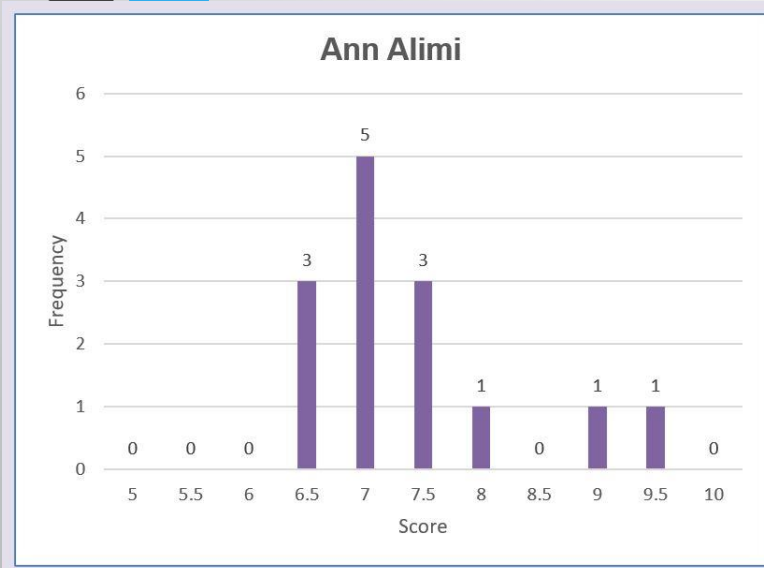

This allows competitions to run so much smoother! Thank you, David Hillock, for the improvements.

SCORING STATISTICS

**J1: ANN ALIMI – NO CAMERA CLUB
DESIGNATED**

**J2: TOM STEPHENS – LATOW PHOTOGRAPHERS
GUILD (BURLINGTON)**

J3: TONI WALLACHY – OSHAWA CAMERA CLUB

SCORING STATISTICS

BEGINNERS

MINIMUM SCORE TO WIN AN AWARD =
23

SCORING STATISTICS

ADVANCED

MINIMUM SCORE TO WIN AN AWARD =
25

SCORING STATISTICS

MINIMUM SCORE TO WIN AN AWARD =
26.5

JUDGES' SCORING-STATISTICS

Category	Judges						Average Total Score	Average Score (all Judges)	% Scores ≥9 (all Judges)	% Scores ≤5.5 (all Judges)
	J1 #1		J2 #2		J3 #3					
	Ann Alimi		Tom Stephens		Toni Wallachy					
Category 1: Beginners										
	Total Points:	154.0		176.0		145.0		158.3		
	Average Score	7.0		8.0		6.6		7.2		
	Percent of Average	97%		111%		92%				
	Scores 9 or more	0	0%	2	9%	1	5%		5%	
	Scores 5.5 or less	1	5%	0	0%	1	5%			3%
Category 2: Advanced										
	Total Points:	103.5		115.5		98.0		105.7		
	Average Score	7.4		8.3		7.0		7.5		
	Percent of Average	98%		109%		93%				
	Scores 9 or more	2	14%	2	14%	1	7%		12%	
	Scores 5.5 or less	0	0%	0	0%	2	14%			5%
Category 3: Masters										
	Total Points:	214		240		202.5		218.8		
	Average Score	7.6		8.6		7.2		7.8		
	Percent of Average	98%		110%		93%				
	Scores 9 or more	4	14%	12	43%	0	0%		19%	
	Scores 5.5 or less	0	0%	0	0%	0	0%			0%