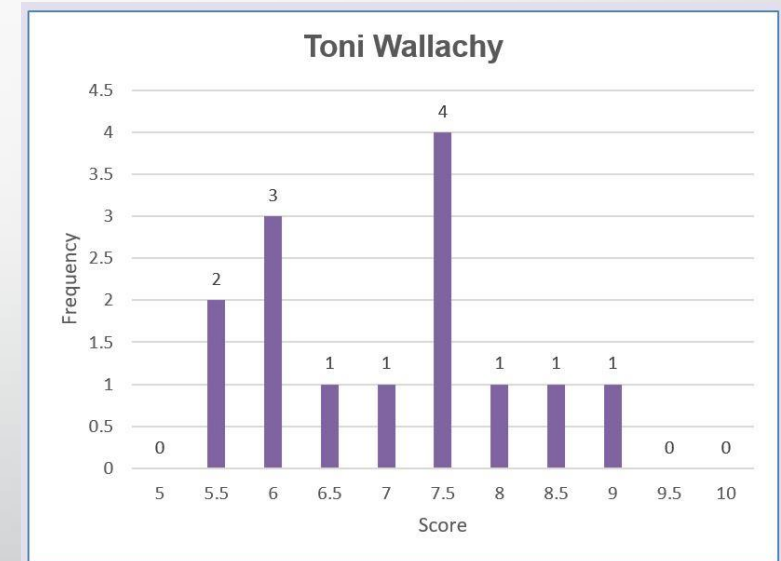

This allows competitions to run so much smoother! Thank you, David Hillock, for the improvements.

SCORING STATISTICS

**J1: ANN ALIMI – NO CAMERA CLUB
DESIGNATED**

**J2: TOM STEPHENS – LATOW PHOTOGRAPHERS
GUILD (BURLINGTON)**

J3: TONI WALLACHY – OSHAWA CAMERA CLUB

SCORING STATISTICS

BEGINNERS

MINIMUM SCORE TO WIN AN AWARD =
23

SCORING STATISTICS

ADVANCED

MINIMUM SCORE TO WIN AN AWARD =
25

SCORING STATISTICS

MINIMUM SCORE TO WIN AN AWARD =
26.5

JUDGES' SCORING-STATISTICS

Category	Judges						Average Total Score	Average Score (all Judges)	% Scores ≥9 (all Judges)	% Scores ≤5.5 (all Judges)
	J1 #1		J2 #2		J3 #3					
	Ann Alimi		Tom Stephens		Toni Wallachy					
Category 1: Beginners										
	Total Points:	154.0		176.0		145.0		158.3		
	Average Score	7.0		8.0		6.6		7.2		
	Percent of Average	97%		111%		92%				
	Scores 9 or more	0	0%	2	9%	1	5%		5%	
	Scores 5.5 or less	1	5%	0	0%	1	5%			3%
Category 2: Advanced										
	Total Points:	103.5		115.5		98.0		105.7		
	Average Score	7.4		8.3		7.0		7.5		
	Percent of Average	98%		109%		93%				
	Scores 9 or more	2	14%	2	14%	1	7%		12%	
	Scores 5.5 or less	0	0%	0	0%	2	14%			5%
Category 3: Masters										
	Total Points:	214		240		202.5		218.8		
	Average Score	7.6		8.6		7.2		7.8		
	Percent of Average	98%		110%		93%				
	Scores 9 or more	4	14%	12	43%	0	0%		19%	
	Scores 5.5 or less	0	0%	0	0%	0	0%			0%