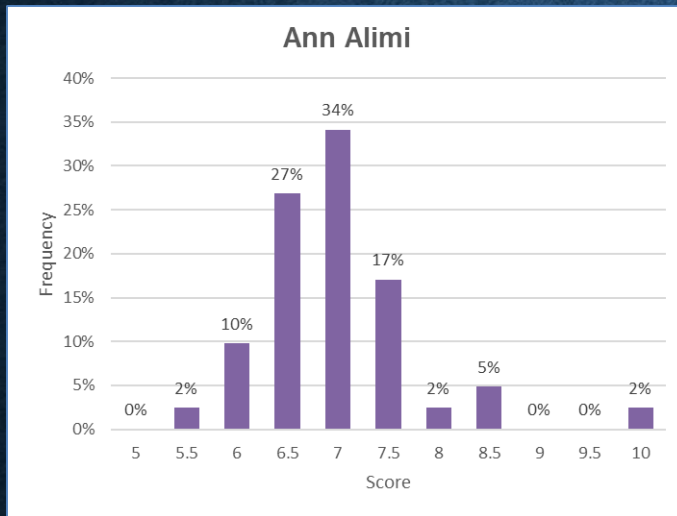

SUBMISSIONS

- A total of 142 images from 49 makers
 - Beginners – 62 images from 22 makers
 - Advanced – 41 images from 14 makers
 - Masters – 39 images from 13 makers

SCORING STATISTICS: BEGINNERS

**≥ 23.5 points
to win an award**

SCORING STATISTICS: ADVANCED

**≥ 24.0 points
to win an award**

SCORING STATISTICS: MASTERS

**≥ 26.0 points
to win an award**

JUDGE SCORING STATS 1/2

Category	Judges						Average Total Score	Average Score (all Judges)	% Scores ≥9 (all Judges)	% Scores ≤5.5 (all Judges)
	J1 #1		J2 #2		J3 #3					
	Ann Alimi		Lori Metcalfe		Chris Goldsmith					
Category 1: Beginners	Total Points:		426.0		424.5		463.5		438.0	
	Average Score		6.9		6.8		7.5		7.1	
	Percent of Average		97%		97%		106%			
	Scores 9 or more		2 3%		0 0%		4 6%		3%	
	Scores 5.5 or less		1 2%		2 3%		1 2%		2%	
Category 2: Advanced	Total Points:		286.5		310.5		315.0		304.0	
	Average Score		7.0		7.6		7.7		7.4	
	Percent of Average		94%		102%		104%			
	Scores 9 or more		1 2%		2 5%		2 5%		4%	
	Scores 5.5 or less		1 2%		0 0%		0 0%		1%	
Category 3: Masters	Total Points:		297		318		304.5		306.5	
	Average Score		7.6		8.2		7.8		7.9	
	Percent of Average		97%		104%		99%			
	Scores 9 or more		6 15%		9 23%		1 3%		14%	
	Scores 5.5 or less		0 0%		0 0%		0 0%		0%	