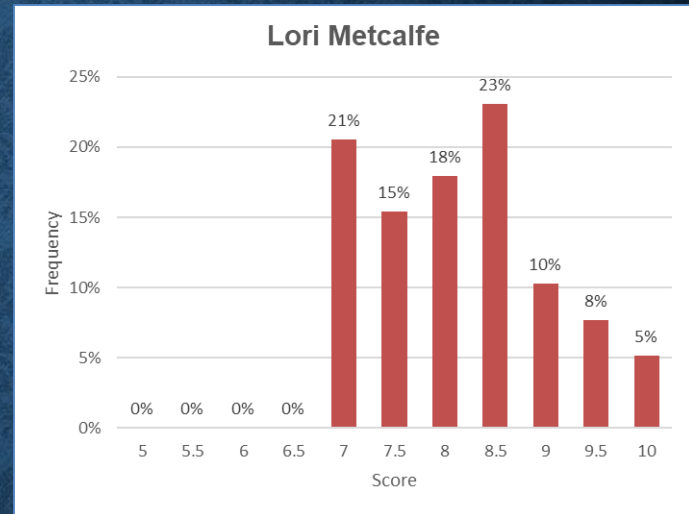

SUBMISSIONS

- A total of 142 images from 49 makers
 - Beginners – 62 images from 22 makers
 - Advanced – 41 images from 14 makers
 - Masters – 39 images from 13 makers

SCORING STATISTICS: BEGINNERS

**≥ 23.5 points
to win an award**

SCORING STATISTICS: ADVANCED

**≥ 24.0 points
to win an award**

SCORING STATISTICS: MASTERS

**≥ 26.0 points
to win an award**

JUDGE SCORING STATS 1/2

Category	Judges						Average Total Score	Average Score (all Judges)	% Scores ≥9 (all Judges)	% Scores ≤5.5 (all Judges)
	J1 #1		J2 #2		J3 #3					
	Ann Alimi		Lori Metcalfe		Chris Goldsmith					
Category 1: Beginners	Total Points:		426.0		424.5		463.5		438.0	
	Average Score		6.9		6.8		7.5		7.1	
	Percent of Average		97%		97%		106%			
	Scores 9 or more		2 3%		0 0%		4 6%		3%	
	Scores 5.5 or less		1 2%		2 3%		1 2%		2%	
Category 2: Advanced	Total Points:		286.5		310.5		315.0		304.0	
	Average Score		7.0		7.6		7.7		7.4	
	Percent of Average		94%		102%		104%			
	Scores 9 or more		1 2%		2 5%		2 5%		4%	
	Scores 5.5 or less		1 2%		0 0%		0 0%		1%	
Category 3: Masters	Total Points:		297		318		304.5		306.5	
	Average Score		7.6		8.2		7.8		7.9	
	Percent of Average		97%		104%		99%			
	Scores 9 or more		6 15%		9 23%		1 3%		14%	
	Scores 5.5 or less		0 0%		0 0%		0 0%		0%	

Gulnur Sener: Lines From Shapes

Bruce Kennedy: Trinity

Pat Zuest: Twisted

BEST OF SHOW

Bruce Kennedy: Trinity