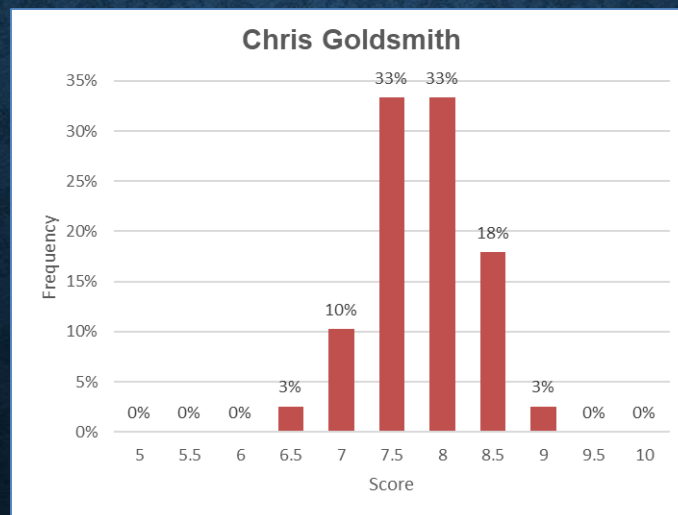

SUBMISSIONS

- A total of 142 images from 49 makers
 - Beginners – 62 images from 22 makers
 - Advanced – 41 images from 14 makers
 - Masters – 39 images from 13 makers

SCORING STATISTICS: BEGINNERS

**≥ 23.5 points
to win an award**

SCORING STATISTICS: ADVANCED

**≥ 24.0 points
to win an award**

SCORING STATISTICS: MASTERS

**≥ 26.0 points
to win an award**

JUDGE SCORING STATS 1/2

Category	Judges						Average Total Score	Average Score (all Judges)	% Scores ≥9 (all Judges)	% Scores ≤5.5 (all Judges)
	J1 #1		J2 #2		J3 #3					
	Ann Alimi		Lori Metcalfe		Chris Goldsmith					
Category 1: Beginners	Total Points:		426.0		424.5		463.5		438.0	
	Average Score		6.9		6.8		7.5		7.1	
	Percent of Average		97%		97%		106%			
	Scores 9 or more		2 3%		0 0%		4 6%		3%	
	Scores 5.5 or less		1 2%		2 3%		1 2%		2%	
Category 2: Advanced	Total Points:		286.5		310.5		315.0		304.0	
	Average Score		7.0		7.6		7.7		7.4	
	Percent of Average		94%		102%		104%			
	Scores 9 or more		1 2%		2 5%		2 5%		4%	
	Scores 5.5 or less		1 2%		0 0%		0 0%		1%	
Category 3: Masters	Total Points:		297		318		304.5		306.5	
	Average Score		7.6		8.2		7.8		7.9	
	Percent of Average		97%		104%		99%			
	Scores 9 or more		6 15%		9 23%		1 3%		14%	
	Scores 5.5 or less		0 0%		0 0%		0 0%		0%	