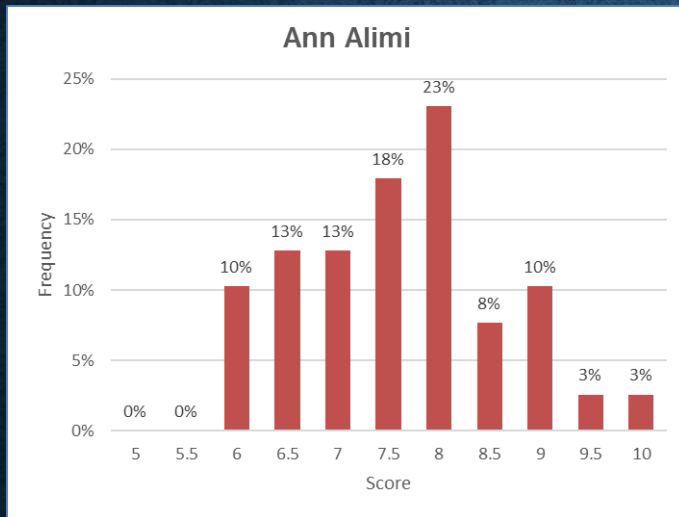

SUBMISSIONS

- A total of 142 images from 49 makers
 - Beginners – 62 images from 22 makers
 - Advanced – 41 images from 14 makers
 - Masters – 39 images from 13 makers

SCORING STATISTICS: BEGINNERS

**≥ 23.5 points
to win an award**

SCORING STATISTICS: ADVANCED

**≥ 24.0 points
to win an award**

SCORING STATISTICS: MASTERS

**≥ 26.0 points
to win an award**

JUDGE SCORING STATS 1/2

Category	Judges						Average Total Score	Average Score (all Judges)	% Scores ≥9 (all Judges)	% Scores ≤5.5 (all Judges)
	J1 #1		J2 #2		J3 #3					
	Ann Alimi		Lori Metcalfe		Chris Goldsmith					
Category 1: Beginners	Total Points:		426.0		424.5		463.5		438.0	
	Average Score		6.9		6.8		7.5		7.1	
	Percent of Average		97%		97%		106%			
	Scores 9 or more		2 3%		0 0%		4 6%		3%	
	Scores 5.5 or less		1 2%		2 3%		1 2%		2%	
Category 2: Advanced	Total Points:		286.5		310.5		315.0		304.0	
	Average Score		7.0		7.6		7.7		7.4	
	Percent of Average		94%		102%		104%			
	Scores 9 or more		1 2%		2 5%		2 5%		4%	
	Scores 5.5 or less		1 2%		0 0%		0 0%		1%	
Category 3: Masters	Total Points:		297		318		304.5		306.5	
	Average Score		7.6		8.2		7.8		7.9	
	Percent of Average		97%		104%		99%			
	Scores 9 or more		6 15%		9 23%		1 3%		14%	
	Scores 5.5 or less		0 0%		0 0%		0 0%		0%	