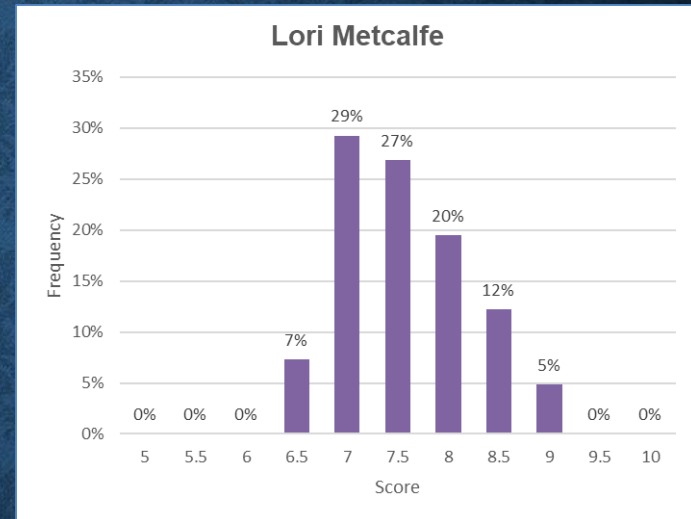

SUBMISSIONS

- A total of 142 images from 49 makers
 - Beginners – 62 images from 22 makers
 - Advanced – 41 images from 14 makers
 - Masters – 39 images from 13 makers

SCORING STATISTICS: BEGINNERS

**≥ 23.5 points
to win an award**

SCORING STATISTICS: ADVANCED

**≥ 24.0 points
to win an award**

SCORING STATISTICS: MASTERS

**≥ 26.0 points
to win an award**

JUDGE SCORING STATS 1/2

Category	Judges						Average Total Score	Average Score (all Judges)	% Scores ≥9 (all Judges)	% Scores ≤5.5 (all Judges)
	J1 #1		J2 #2		J3 #3					
	Ann Alimi		Lori Metcalfe		Chris Goldsmith					
Category 1: Beginners	Total Points:		426.0		424.5		463.5		438.0	
	Average Score		6.9		6.8		7.5		7.1	
	Percent of Average		97%		97%		106%			
	Scores 9 or more		2 3%		0 0%		4 6%		3%	
	Scores 5.5 or less		1 2%		2 3%		1 2%		2%	
Category 2: Advanced	Total Points:		286.5		310.5		315.0		304.0	
	Average Score		7.0		7.6		7.7		7.4	
	Percent of Average		94%		102%		104%			
	Scores 9 or more		1 2%		2 5%		2 5%		4%	
	Scores 5.5 or less		1 2%		0 0%		0 0%		1%	
Category 3: Masters	Total Points:		297		318		304.5		306.5	
	Average Score		7.6		8.2		7.8		7.9	
	Percent of Average		97%		104%		99%			
	Scores 9 or more		6 15%		9 23%		1 3%		14%	
	Scores 5.5 or less		0 0%		0 0%		0 0%		0%	

Gulnur Sener: Lines From Shapes

Bruce Kennedy: Trinity

Pat Zuest: Twisted

BEST OF SHOW

Bruce Kennedy: Trinity