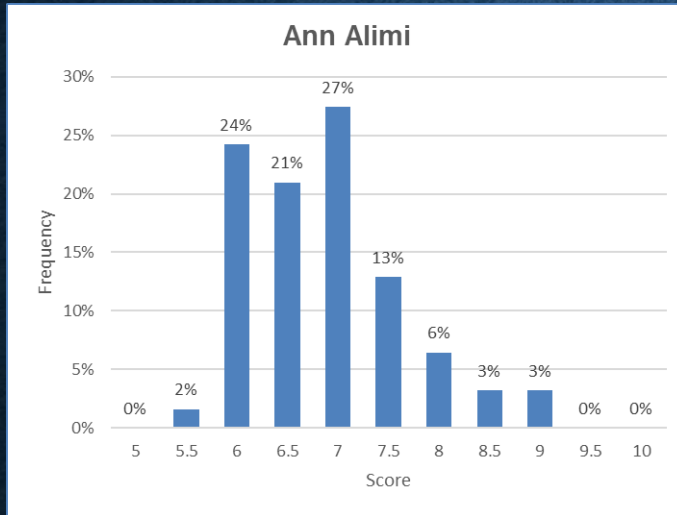

SUBMISSIONS

- A total of 142 images from 49 makers
 - Beginners – 62 images from 22 makers
 - Advanced – 41 images from 14 makers
 - Masters – 39 images from 13 makers

SCORING STATISTICS: BEGINNERS

**≥ 23.5 points
to win an award**