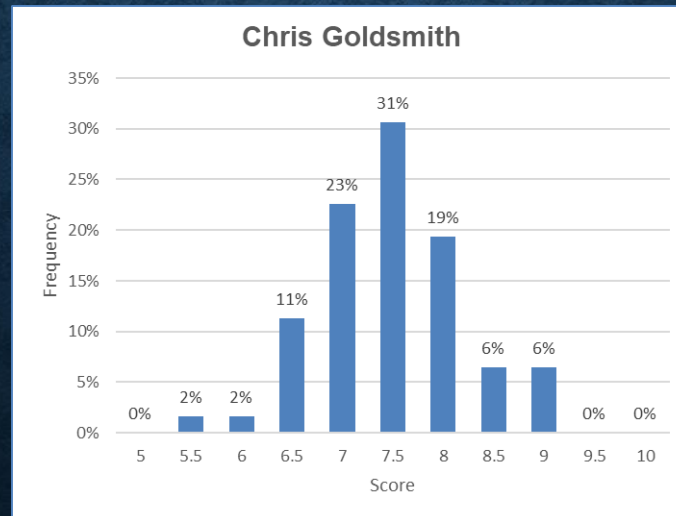

SUBMISSIONS

- A total of 142 images from 49 makers
 - Beginners – 62 images from 22 makers
 - Advanced – 41 images from 14 makers
 - Masters – 39 images from 13 makers

SCORING STATISTICS: BEGINNERS

**≥ 23.5 points
to win an award**

SCORING STATISTICS: ADVANCED

**≥ 24.0 points
to win an award**

SCORING STATISTICS: MASTERS

**≥ 26.0 points
to win an award**

JUDGE SCORING STATS 1/2

Category	Judges						Average Total Score	Average Score (all Judges)	% Scores ≥9 (all Judges)	% Scores ≤5.5 (all Judges)
	J1 #1		J2 #2		J3 #3					
	Ann Alimi		Lori Metcalfe		Chris Goldsmith					
Category 1: Beginners	Total Points:		426.0		424.5		463.5		438.0	
	Average Score		6.9		6.8		7.5		7.1	
	Percent of Average		97%		97%		106%			
	Scores 9 or more		2 3%		0 0%		4 6%		3%	
	Scores 5.5 or less		1 2%		2 3%		1 2%		2%	
Category 2: Advanced	Total Points:		286.5		310.5		315.0		304.0	
	Average Score		7.0		7.6		7.7		7.4	
	Percent of Average		94%		102%		104%			
	Scores 9 or more		1 2%		2 5%		2 5%		4%	
	Scores 5.5 or less		1 2%		0 0%		0 0%		1%	
Category 3: Masters	Total Points:		297		318		304.5		306.5	
	Average Score		7.6		8.2		7.8		7.9	
	Percent of Average		97%		104%		99%			
	Scores 9 or more		6 15%		9 23%		1 3%		14%	
	Scores 5.5 or less		0 0%		0 0%		0 0%		0%	