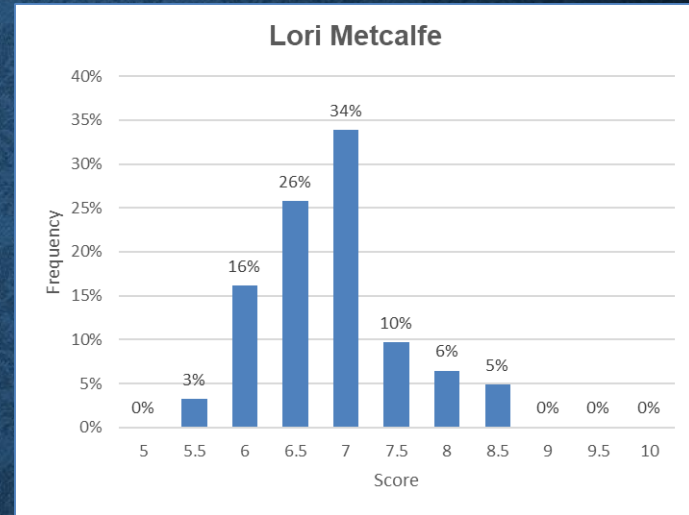

SUBMISSIONS

- A total of 142 images from 49 makers
 - Beginners – 62 images from 22 makers
 - Advanced – 41 images from 14 makers
 - Masters – 39 images from 13 makers

SCORING STATISTICS: BEGINNERS

**≥ 23.5 points
to win an award**

SCORING STATISTICS: ADVANCED

**≥ 24.0 points
to win an award**

SCORING STATISTICS: MASTERS

**≥ 26.0 points
to win an award**

JUDGE SCORING STATS 1/2

Category	Judges						Average Total Score	Average Score (all Judges)	% Scores ≥9 (all Judges)	% Scores ≤5.5 (all Judges)
	J1 #1		J2 #2		J3 #3					
	Ann Alimi		Lori Metcalfe		Chris Goldsmith					
Category 1: Beginners	Total Points:		426.0		424.5		463.5		438.0	
	Average Score		6.9		6.8		7.5		7.1	
	Percent of Average		97%		97%		106%			
	Scores 9 or more		2 3%		0 0%		4 6%		3%	
	Scores 5.5 or less		1 2%		2 3%		1 2%		2%	
Category 2: Advanced	Total Points:		286.5		310.5		315.0		304.0	
	Average Score		7.0		7.6		7.7		7.4	
	Percent of Average		94%		102%		104%			
	Scores 9 or more		1 2%		2 5%		2 5%		4%	
	Scores 5.5 or less		1 2%		0 0%		0 0%		1%	
Category 3: Masters	Total Points:		297		318		304.5		306.5	
	Average Score		7.6		8.2		7.8		7.9	
	Percent of Average		97%		104%		99%			
	Scores 9 or more		6 15%		9 23%		1 3%		14%	
	Scores 5.5 or less		0 0%		0 0%		0 0%		0%	

JUDGE SCORING STATS 2/2

Category	Variance Between the Three Judges						
	Number of Entries	Number of scores with variance of ≥ 1.5	Percentage of scores with variance of ≥ 1.5	Number of scores with variance of ≥ 2.0	Percentage of scores with variance of ≥ 2	Number of scores with variance of ≥ 3.0	Percentage of scores with variance of ≥ 3
Category 1: Beginners	62	23	37.1%	6	9.7%	0	0.0%
Category 2: Advanced	41	13	31.7%	5	12.2%	0	0.0%
Category 3: Masters	39	16	41.0%	6	15.4%	0	0.0%
Category 4:	0	0	#DIV/0!	0	#DIV/0!	0	#DIV/0!
Totals for all categories	142	52	36.6%	17	12.0%	0	0.0%

Gulnur Sener: Lines From Shapes

Bruce Kennedy: Trinity

Pat Zuest: Twisted

BEST OF SHOW

Bruce Kennedy: Trinity