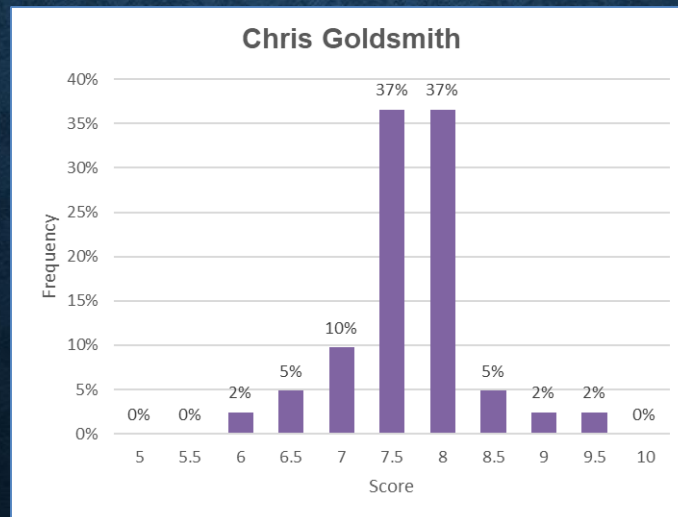

SUBMISSIONS

- A total of 142 images from 49 makers
 - Beginners – 62 images from 22 makers
 - Advanced – 41 images from 14 makers
 - Masters – 39 images from 13 makers

SCORING STATISTICS: BEGINNERS

**≥ 23.5 points
to win an award**

SCORING STATISTICS: ADVANCED

**≥ 24.0 points
to win an award**

SCORING STATISTICS: MASTERS

**≥ 26.0 points
to win an award**

JUDGE SCORING STATS 1/2

Category	Judges						Average Total Score	Average Score (all Judges)	% Scores ≥9 (all Judges)	% Scores ≤5.5 (all Judges)
	J1 #1		J2 #2		J3 #3					
	Ann Alimi		Lori Metcalfe		Chris Goldsmith					
Category 1: Beginners	Total Points:		426.0		424.5		463.5		438.0	
	Average Score		6.9		6.8		7.5		7.1	
	Percent of Average		97%		97%		106%			
	Scores 9 or more		2 3%		0 0%		4 6%		3%	
	Scores 5.5 or less		1 2%		2 3%		1 2%		2%	
Category 2: Advanced	Total Points:		286.5		310.5		315.0		304.0	
	Average Score		7.0		7.6		7.7		7.4	
	Percent of Average		94%		102%		104%			
	Scores 9 or more		1 2%		2 5%		2 5%		4%	
	Scores 5.5 or less		1 2%		0 0%		0 0%		1%	
Category 3: Masters	Total Points:		297		318		304.5		306.5	
	Average Score		7.6		8.2		7.8		7.9	
	Percent of Average		97%		104%		99%			
	Scores 9 or more		6 15%		9 23%		1 3%		14%	
	Scores 5.5 or less		0 0%		0 0%		0 0%		0%	